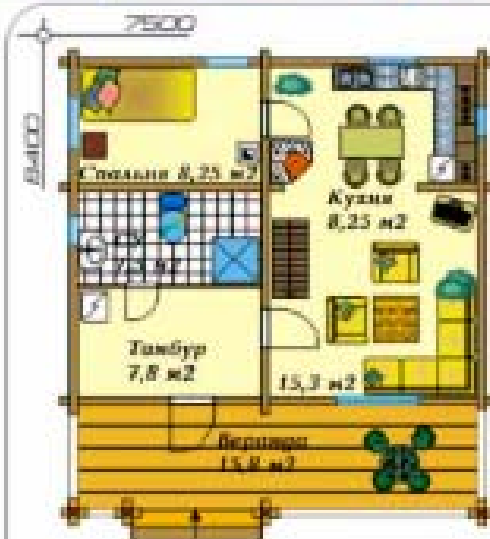

Log Home
manufactured logs

second floor

total square - 118,1 sq.m

first floor