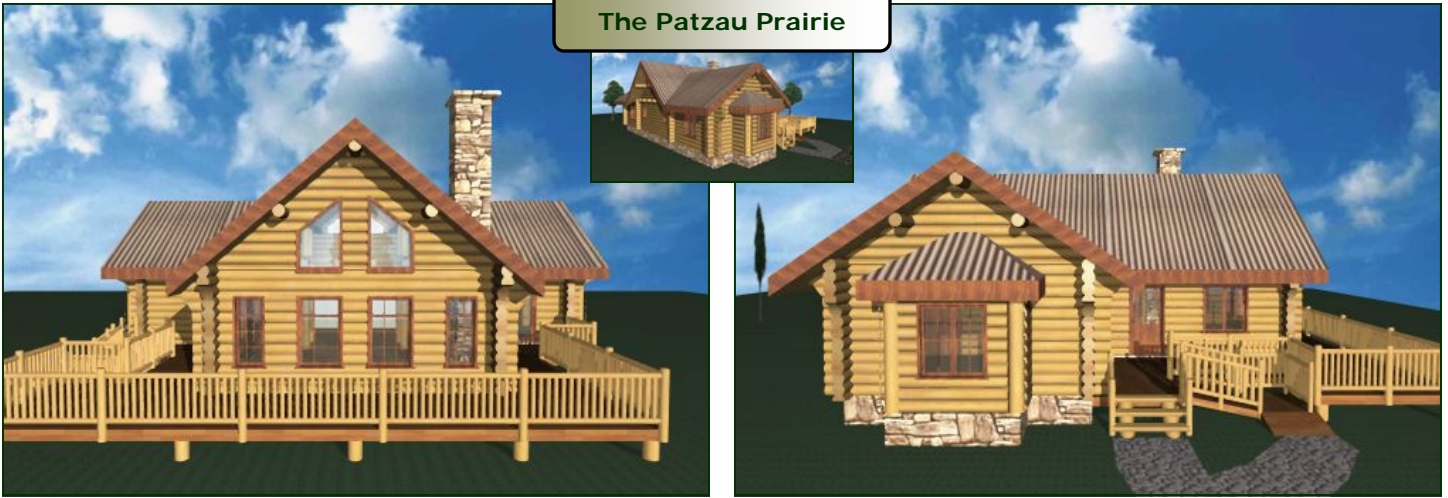

· HANDCRAFTED LOG & TIMBER FRAMED STRUCTURES ·

The Patzau Prairie

The Patzau Prairie:

1,557 Sq. Ft., 2 Bedrooms, 2 Baths

From our **MillCrafted Western Series** this compact round log home design offers a very attractive layout and rich architectural elements throughout. Featured on our web site and with new construction started in Southern Indiana, this design is packed with strong curb appeal. This design was featured in the San Antonio Fall 2005 home show, built and furnished in the Alamodome building in San Antonio, Texas.

Amenities Include: 1,557 square foot, with 2 bedrooms, 2 baths, a fireplace & hearth, an open kitchen, dining, and great room, interior bedroom log walls, an upper loft/third bedroom area, a wrap around deck and entry porch and more. For almost 1,200 additional square foot, add a walkout basement and this home is perfect for “empty nesters”, weekend getaways, office application, and other. This plan is one of our most requested designs, a real charmer.