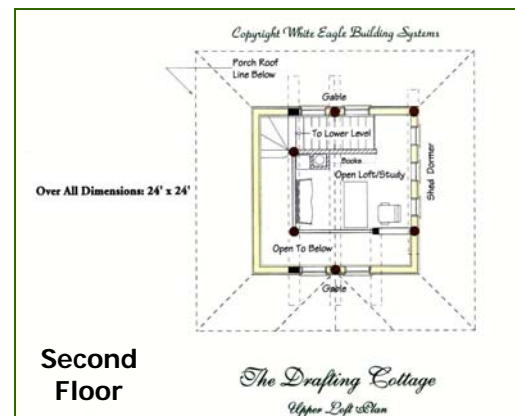

The Drafting Cottage

A handcrafted cottage packed with charm from the White Eagle **Yankee Handcrafter's Series**. Ideal for a small guest quarters, a private office, or as an attractive small commercial application.

Scandinavian full scribe log work & a porch & deck that wraps around the house accent the beauty of this modest little creation. Cute!

From our **Handcrafter's Selection**, premium materials, affordable pricing.

1st Floor: 324 sq. ft. Total Area: 459 sq. ft.
2nd floor: 135 sq. ft. Package Price: Call For Prices

Architectural Package Selections

- Handcrafted Log
- Log Post & Beam
- MillCrafted Log
- Timber Framed
- Panelized
- TimberCrafted
- CedarCrafted
- ValueCrafted

Available Services

- Architectural Design
- Planning & Budget
- Financial Assistance
- Shell Labor
- Turnkey Construction

Events

- Log Structure Raisings
- Timber Frame Raisings
- Other Shell Raisings
- Planning Seminars
- Open House
- Home Shows