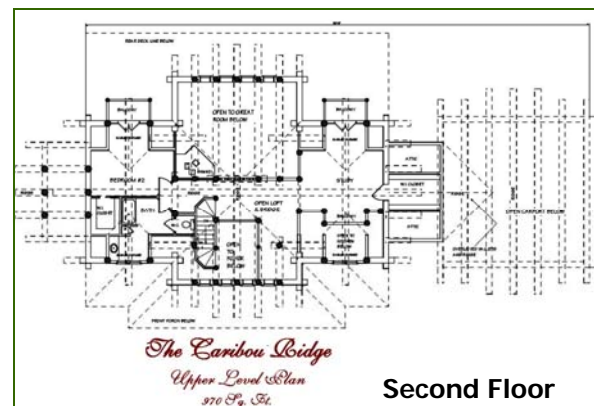

The Caribou Ridge

A handcrafted log classic, from the White Eagle Yankee Handcrafter's Series. This plan offers upscale architecture, great curb appeal, and an array of popular features and amenities.

Full scribe log work, a wonderful floor plan, and rich traditional elements are a perfect balanced formula for the success of this design.