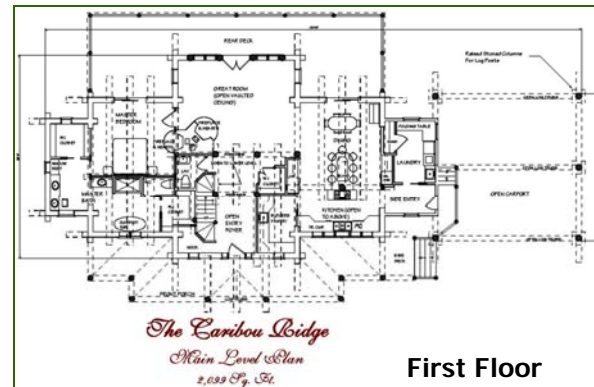

The Caribou Ridge

A handcrafted log classic, from the White Eagle Yankee Handcrafter's Series. This plan offers upscale architecture, great curb appeal, and an array of popular features and amenities.

Full scribe log work, a wonderful floor plan, and rich traditional elements are a perfect balanced formula for the success of this design.

From our Handcrafter's Selection, premium materials, affordable pricing.

1st Floor: 2,099 sq. ft Total Area: 3,069 sq. ft.
 2nd floor: 970 sq. ft. Package Price: Call For Prices